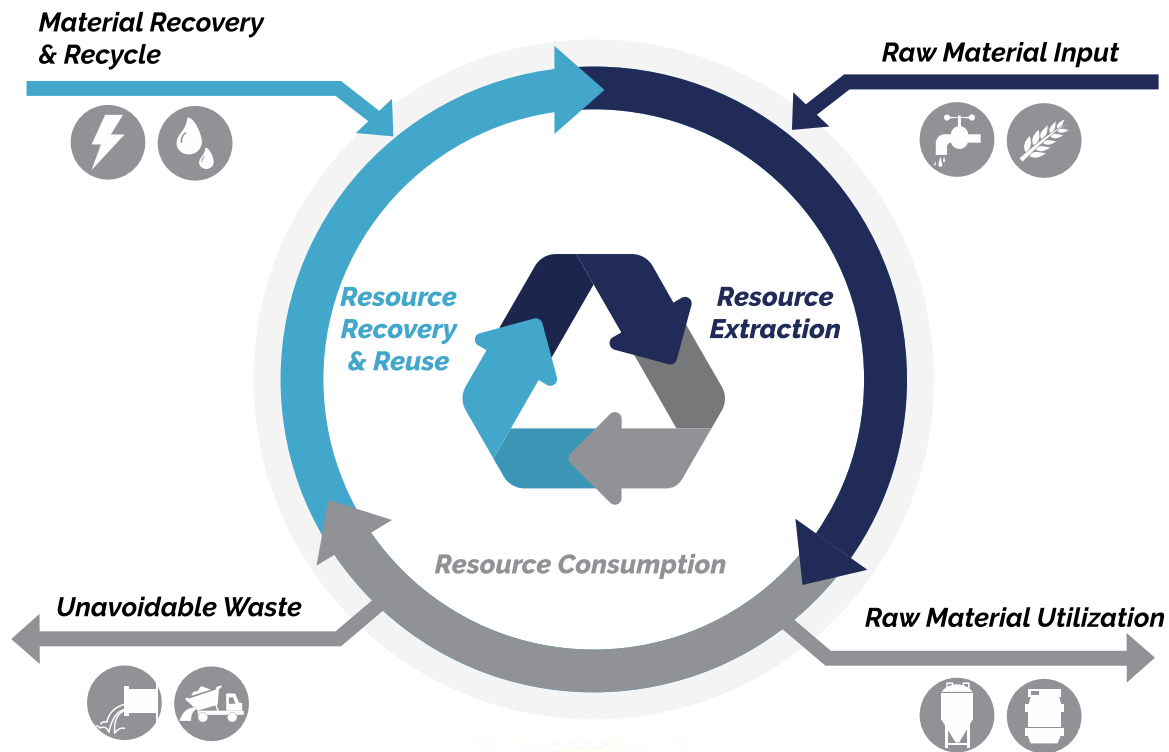

# SMART DECENTRALIZED SOLUTIONS ARE THE KEY TO THE CIRCULAR ECONOMY FOR WASTEWATER & WATER REUSE

UNITED WE BREW.