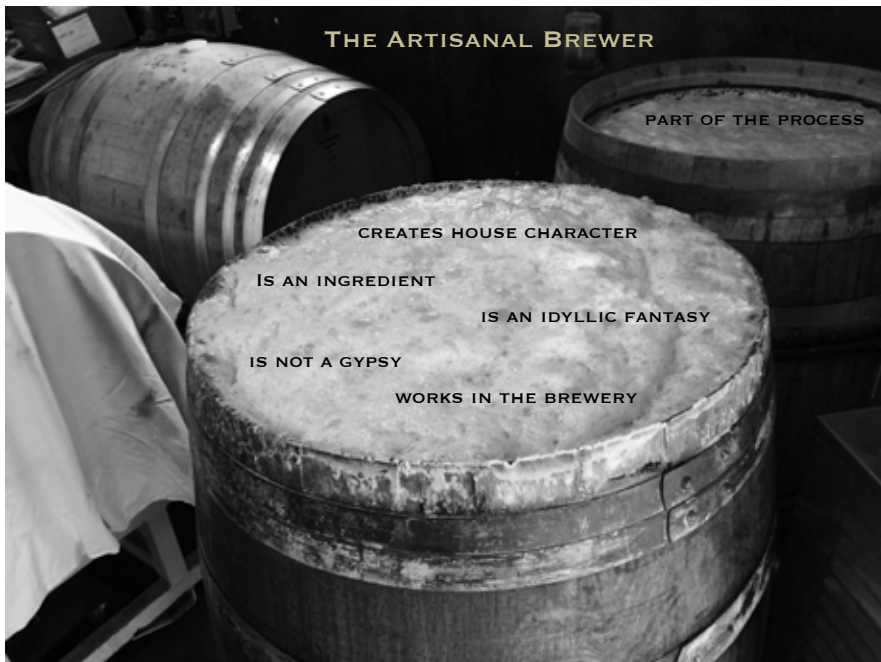

150 BBLs.

BOTTLE FERMENTATION

TIME

STILL BEER, TREE BEER

OPEN AND WILD FERMENTATION

STOLEN IDEAS

PASTEURIZATION

MUTANT, YES. NOT FORCED.