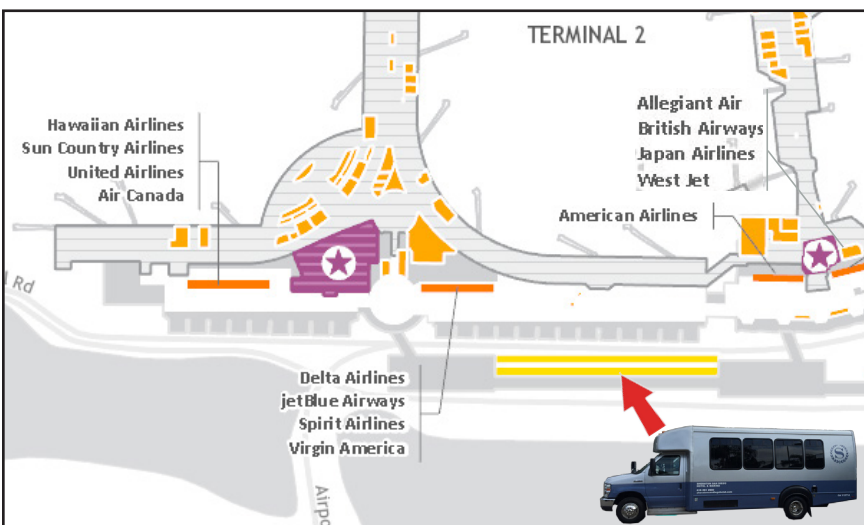

Sheraton[®]
SAN DIEGO HOTEL & MARINA

Shuttle Information

Our airport shuttle runs between both towers (Marina Tower & Bay Tower) and the airport approximately every 20-25 minutes from 4:45 AM to 12:45 AM. Our shuttles are marked with a Sheraton San Diego Hotel & Marina logo. Upon arrival, please feel free to contact us at 619 291 2900 for an estimated time of arrival for the shuttle.

TERMINAL 1:

Cross the Sky Bridge, then walk towards the airport and the shuttle stop will be located at the third island on the left, marked “Hotel Courtesy Shuttles”

TERMINAL 2:

From baggage claim, cross the street, then go to the second island and walk left to signage marked “Hotel Courtesy Shuttles”