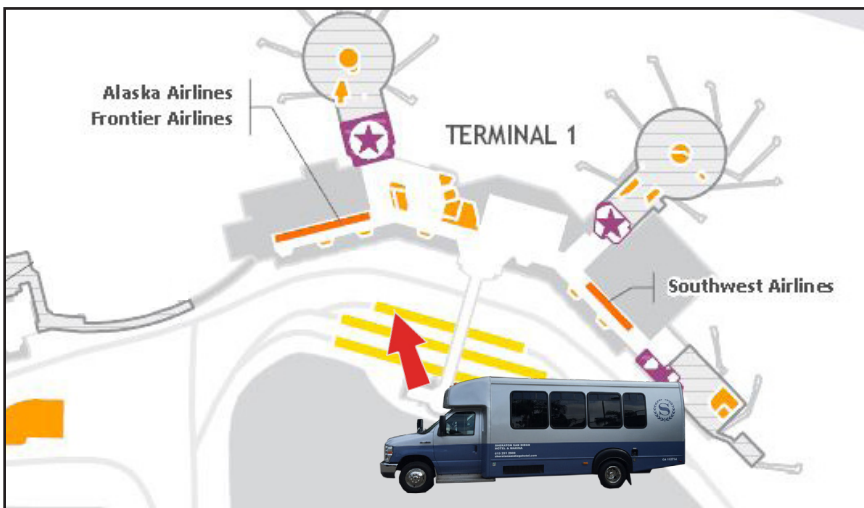

Sheraton[®]
SAN DIEGO HOTEL & MARINA

Shuttle Information

Our airport shuttle runs between both towers (Marina Tower & Bay Tower) and the airport approximately every 20-25 minutes from 4:45 AM to 12:45 AM. Our shuttles are marked with a Sheraton San Diego Hotel & Marina logo. Upon arrival, please feel free to contact us at 619 291 2900 for an estimated time of arrival for the shuttle.

TERMINAL 1:

Cross the Sky Bridge, then walk towards the airport and the shuttle stop will be located at the third island on the left, marked “Hotel Courtesy Shuttles”

TERMINAL 2:

From baggage claim, cross the street, then go to the second island and walk left to signage marked “Hotel Courtesy Shuttles”